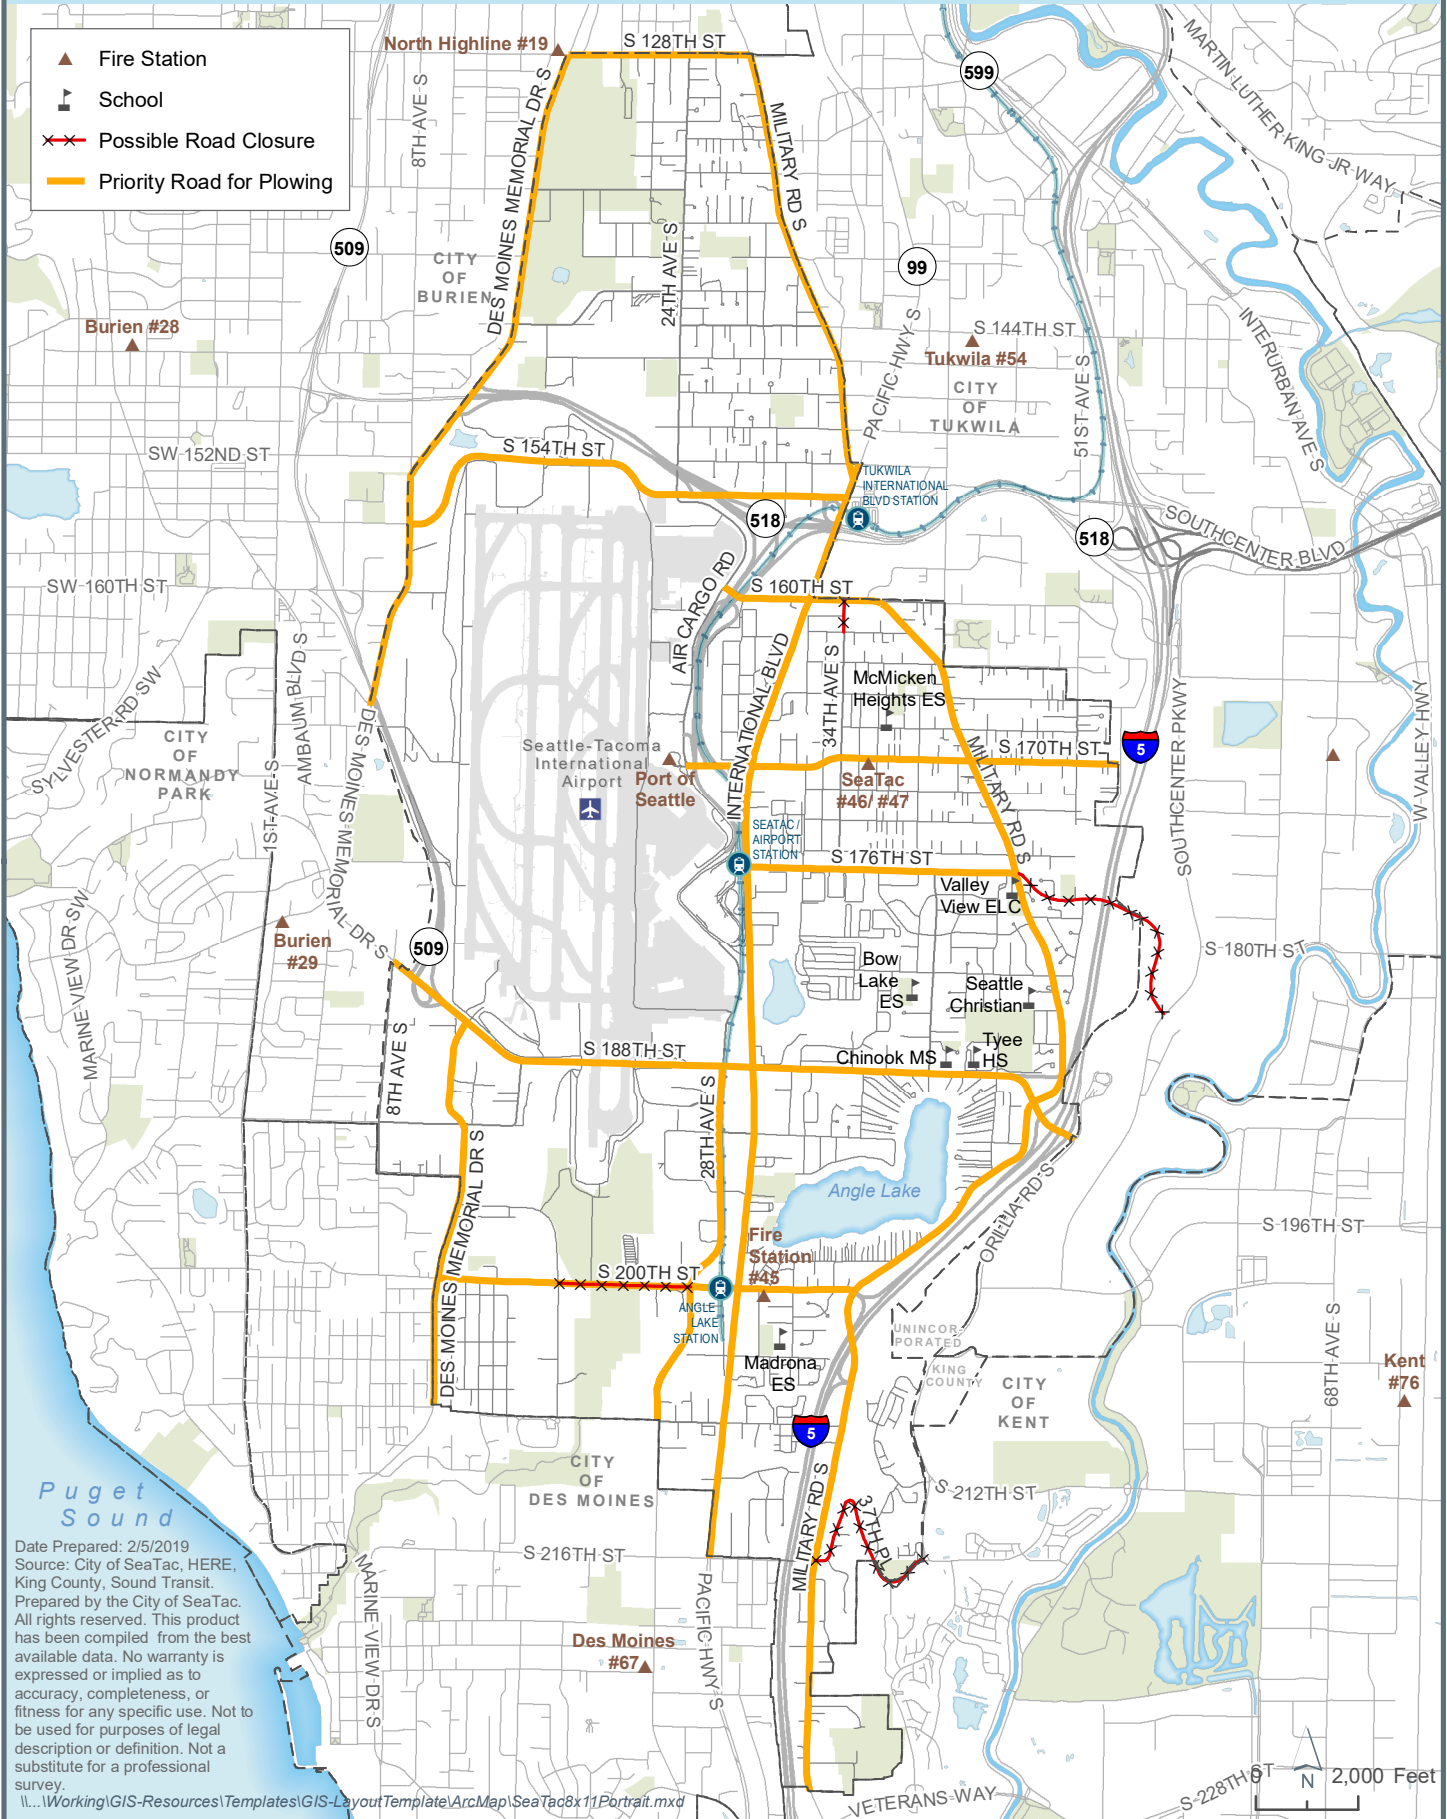

# Snow Plowing Priority and Closures

- ▲ Fire Station
- ▣ School
- ✂ Possible Road Closure
- Priority Road for Plowing

Date Prepared: 2/5/2019  
Source: City of SeaTac, HERE, King County, Sound Transit.  
Prepared by the City of SeaTac.  
All rights reserved. This product has been compiled from the best available data. No warranty is expressed or implied as to accuracy, completeness, or fitness for any specific use. Not to be used for purposes of legal description or definition. Not a substitute for a professional survey.  
\\...Working\GIS-Resources\Templates\GIS-LayoutTemplate\ArcMap\SeaTac8x11Portrait.mxd

2,000 Feet