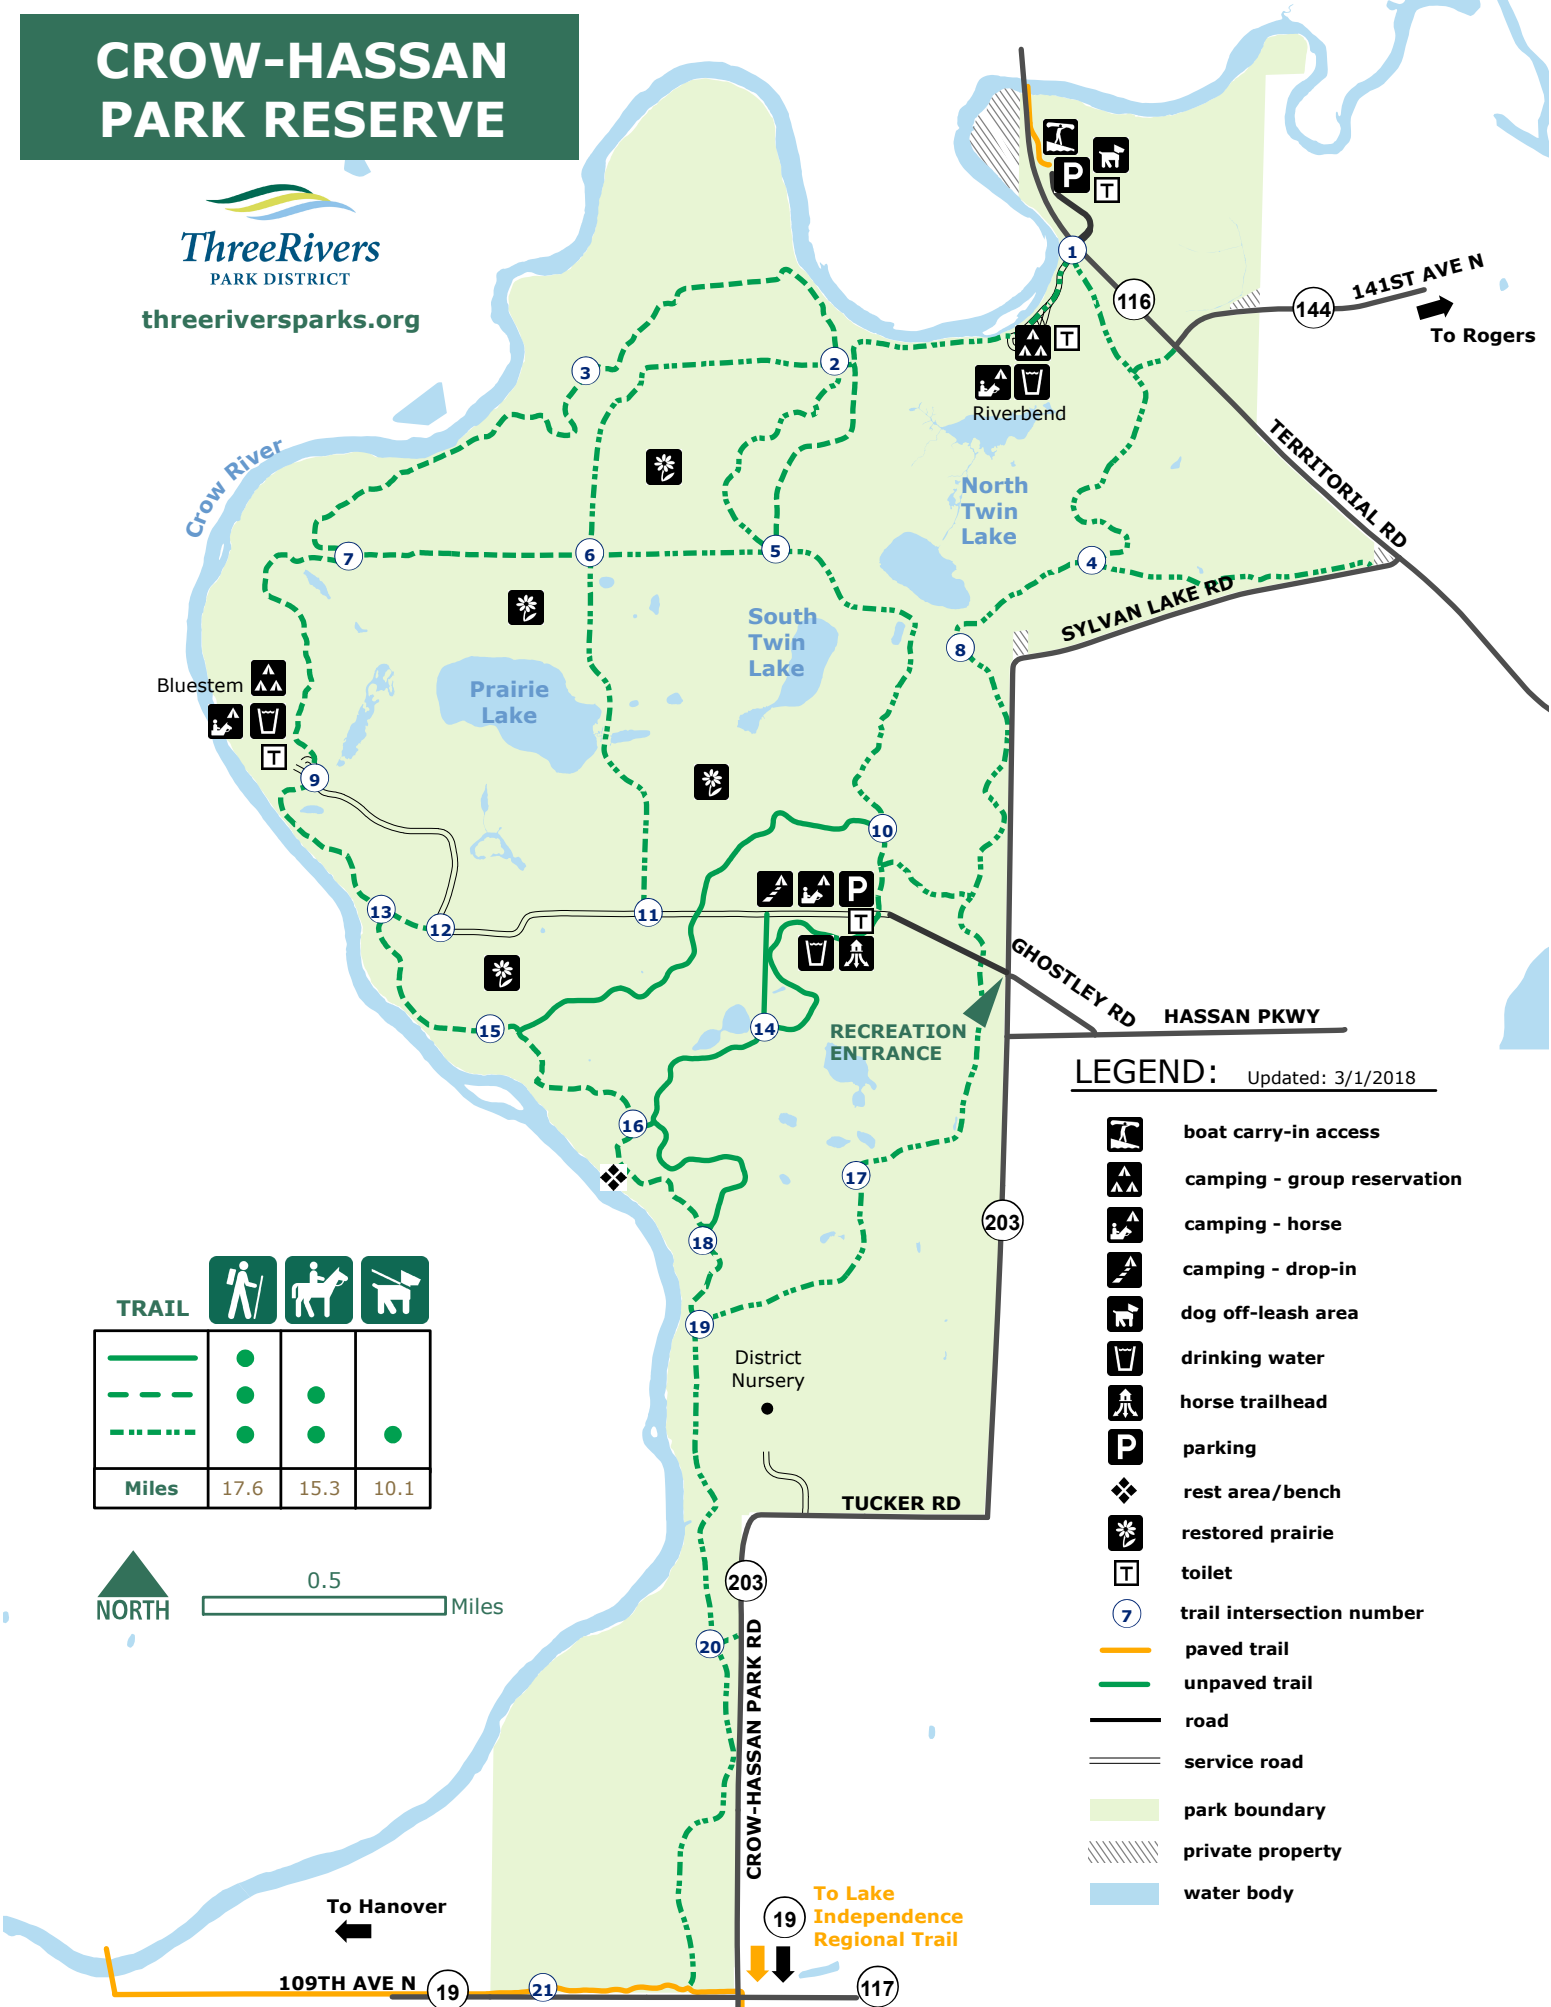

# CROW-HASSAN PARK RESERVE

threeriversparks.org

Bluestem

Riverbend

North Twin Lake

South Twin Lake

Prairie Lake

RECREATION ENTRANCE

District Nursery

TUCKER RD

CROW-HASSAN PARK RD

To Lake Independence Regional Trail

To Hanover

109TH AVE N

141ST AVE N

To Rogers

TERRITORIAL RD

SYLVAN LAKE RD

GHOSTLEY RD HASSAN PKWY

## LEGEND: Updated: 3/1/2018

- boat carry-in access
- camping - group reservation
- camping - horse
- camping - drop-in
- dog off-leash area
- drinking water
- horse trailhead
- parking
- rest area/bench
- restored prairie
- toilet
- trail intersection number
- paved trail
- unpaved trail
- road
- service road
- park boundary
- private property
- water body