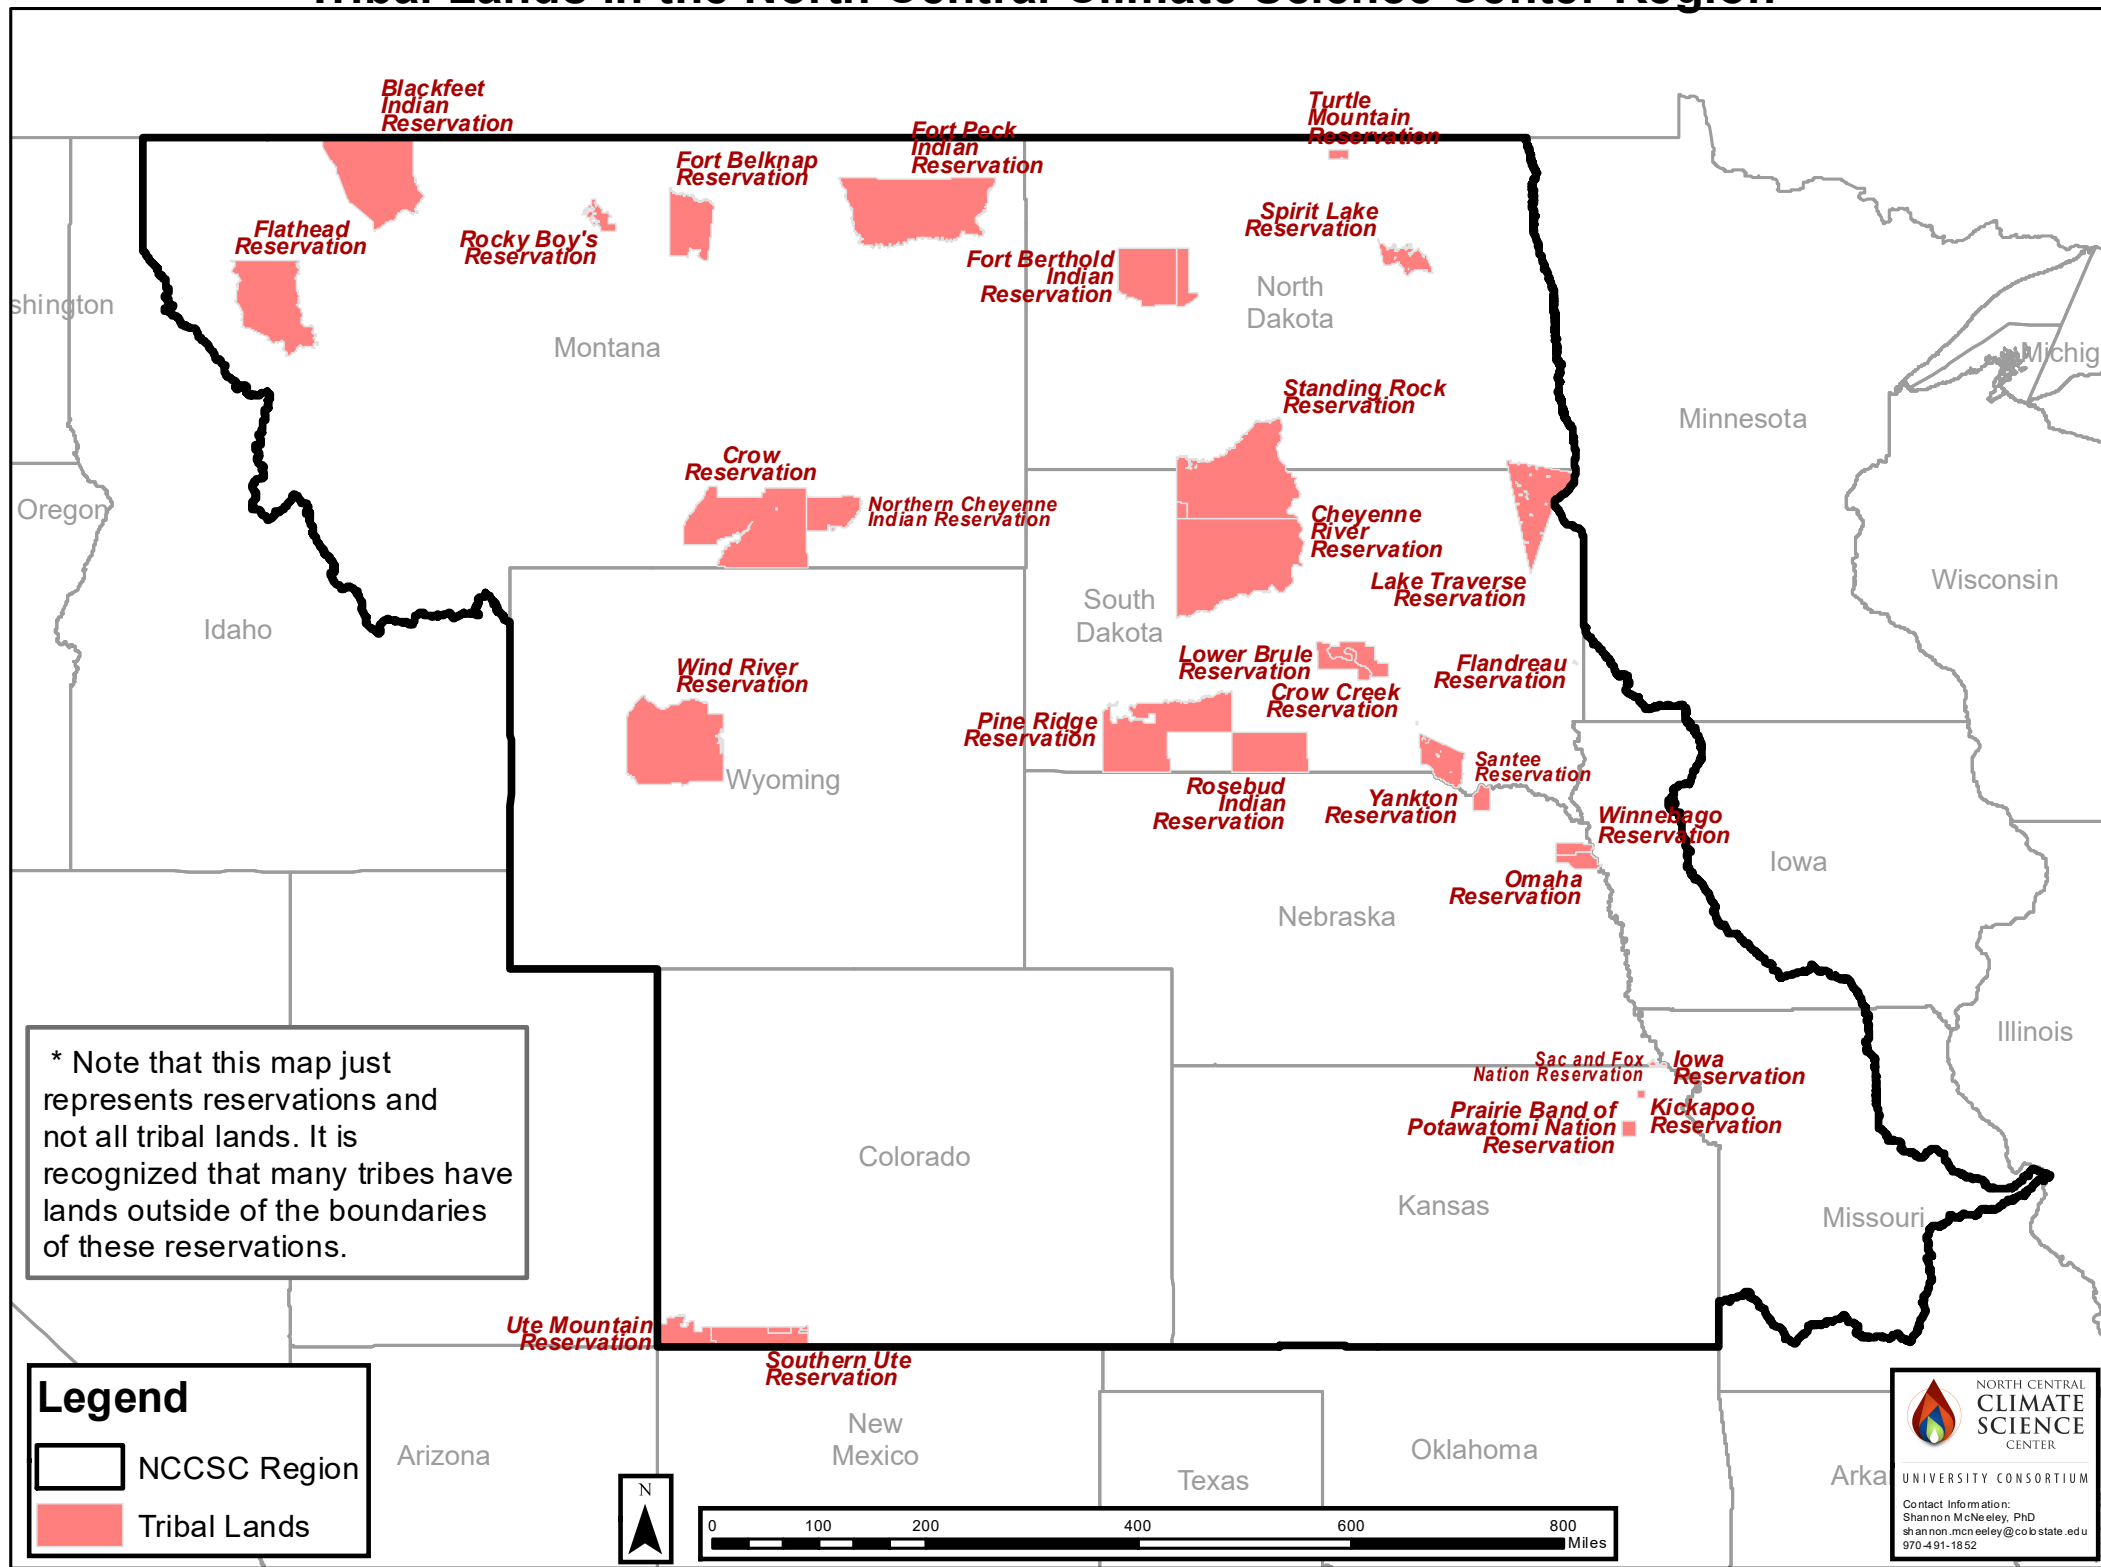

Tribal Lands in the North Central Climate Science Center Region *

Revised 4/1/2016

* Note that this map just represents reservations and not all tribal lands. It is recognized that many tribes have lands outside of the boundaries of these reservations.

Legend

- NCCSC Region
- Tribal Lands

NORTH CENTRAL CLIMATE SCIENCE CENTER
UNIVERSITY CONSORTIUM

Contact Information:
Shannon McNealey, PhD
shannon.mcnealey@co.bstate.edu
970-491-1852