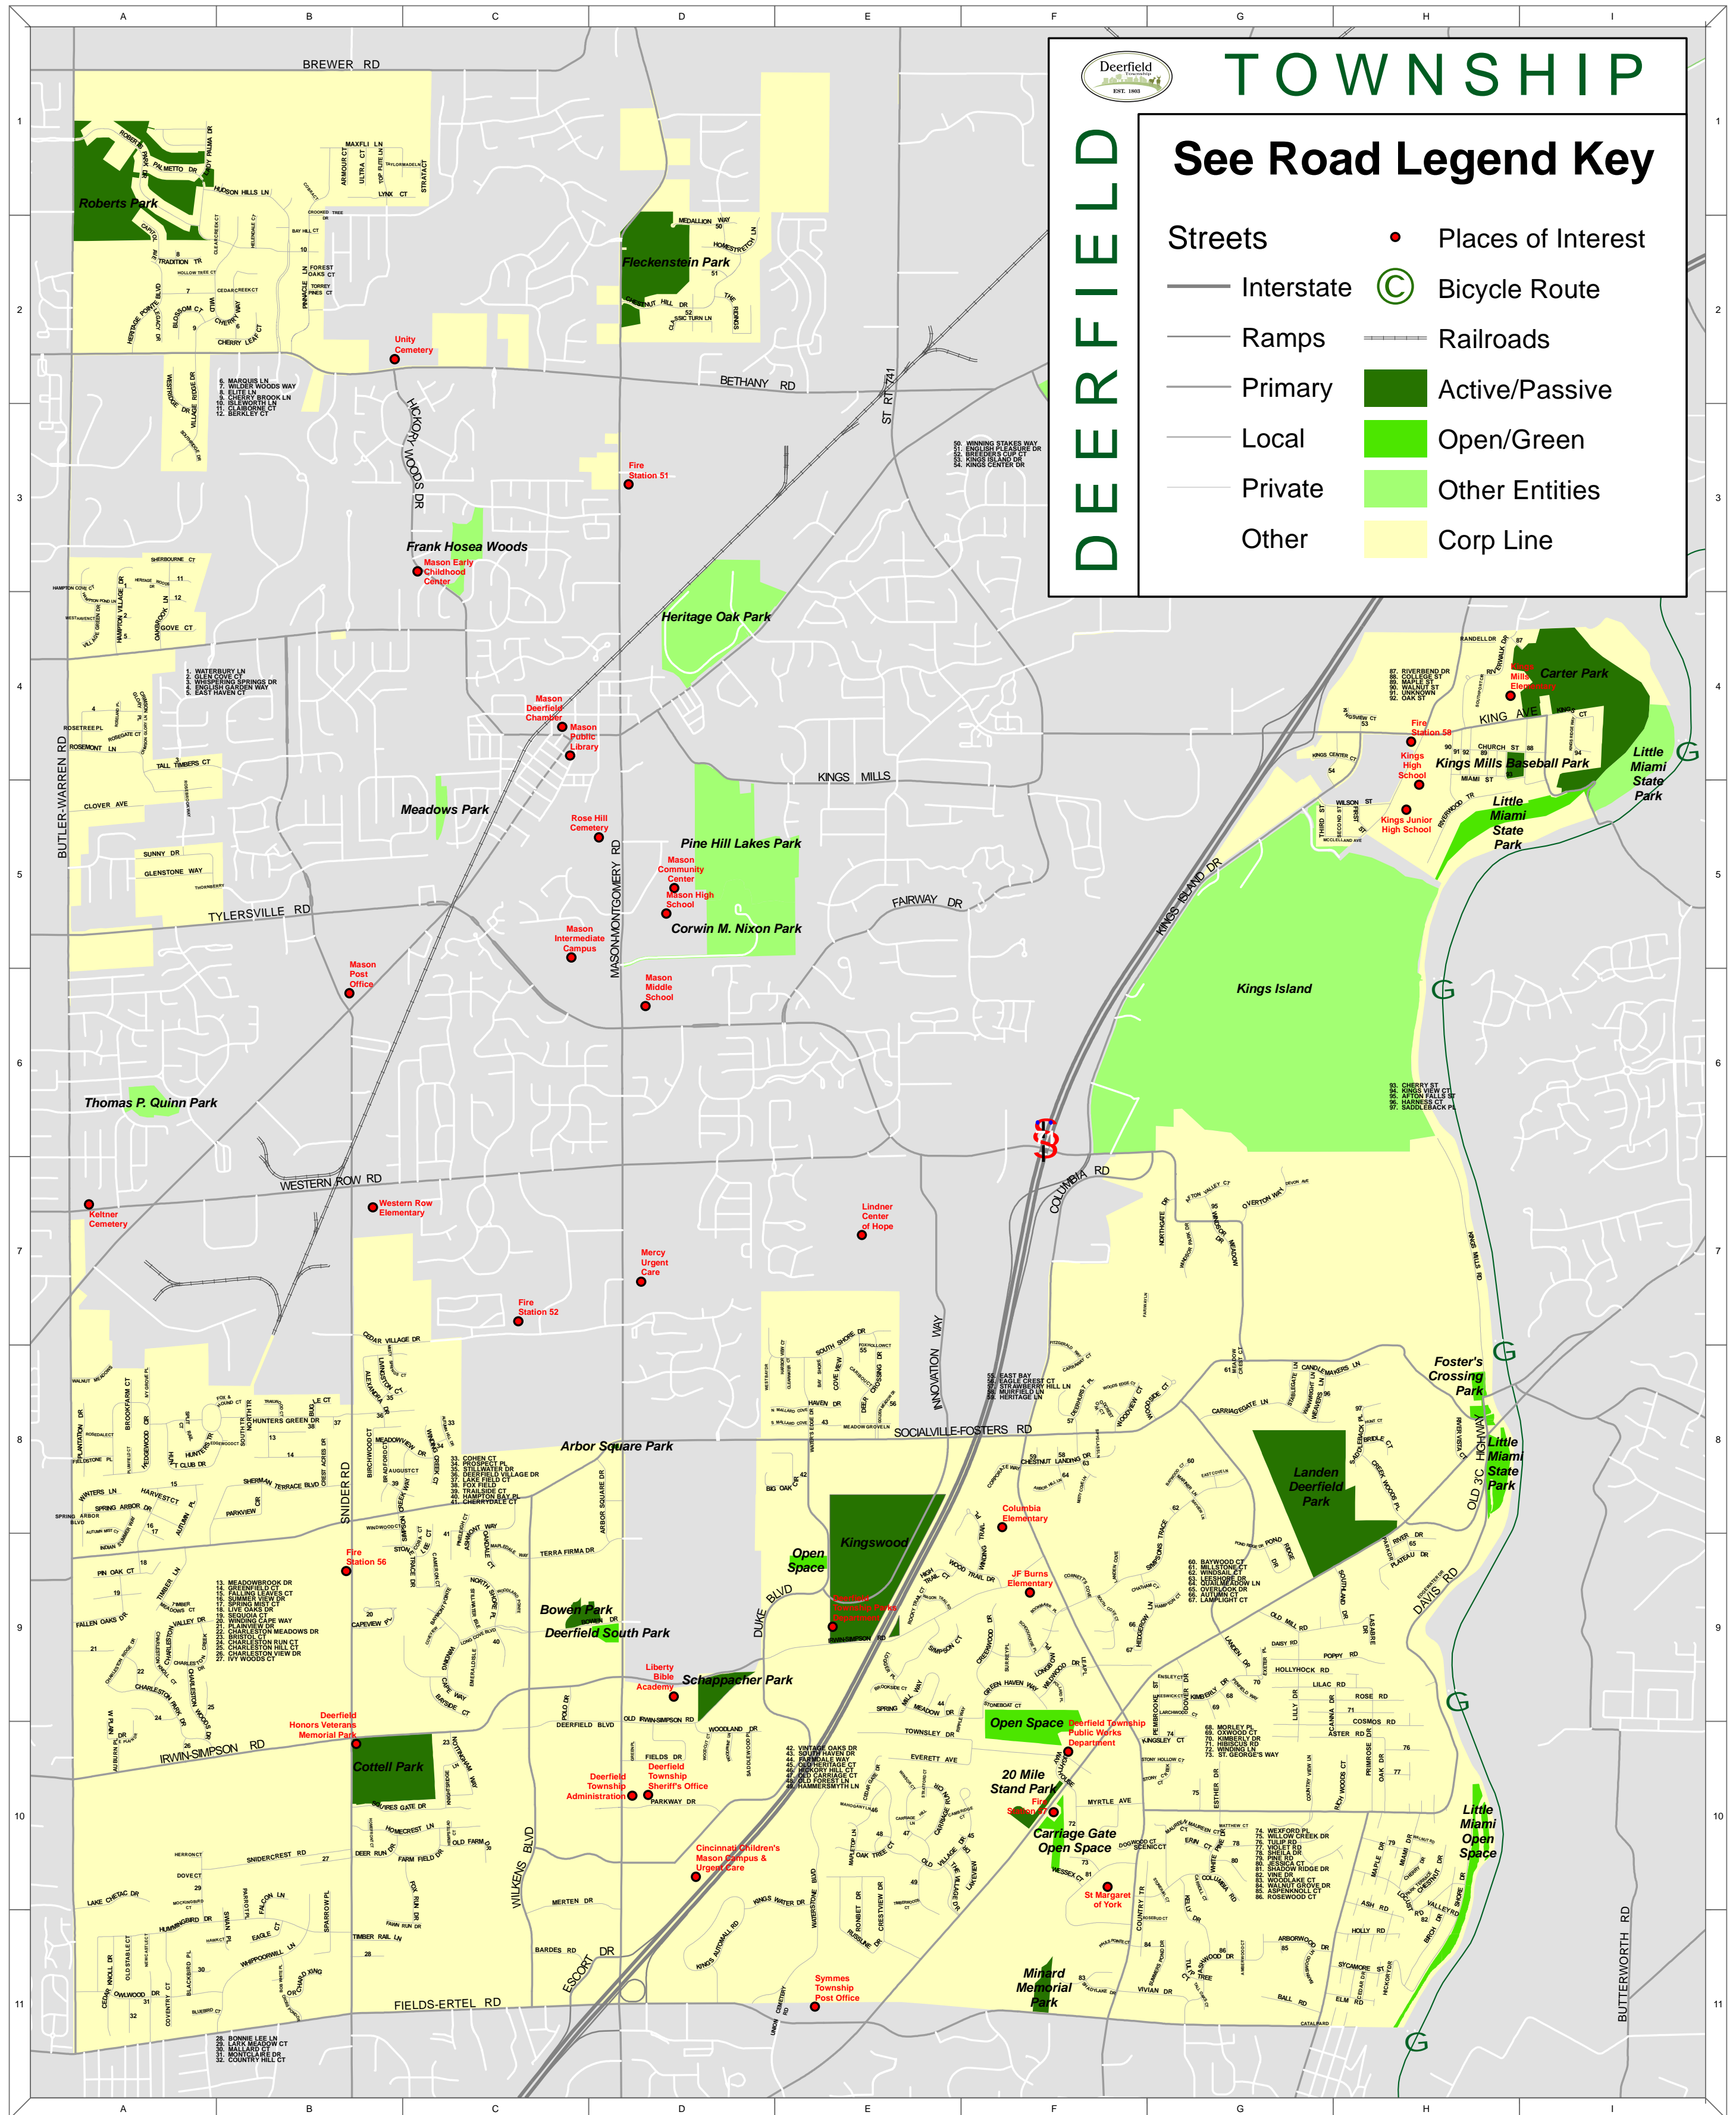

Street Guide

TOWNSHIP

See Road Legend Key

<p>Streets</p> <ul style="list-style-type: none"> — Interstate — Ramps — Primary — Local — Private — Other 	<ul style="list-style-type: none"> • Places of Interest ⊙ Bicycle Route — Railroads ■ Active/Passive ■ Open/Green ■ Other Entities ■ Corp Line
---	---

1:17,750

Date of Last Revision: January 2018