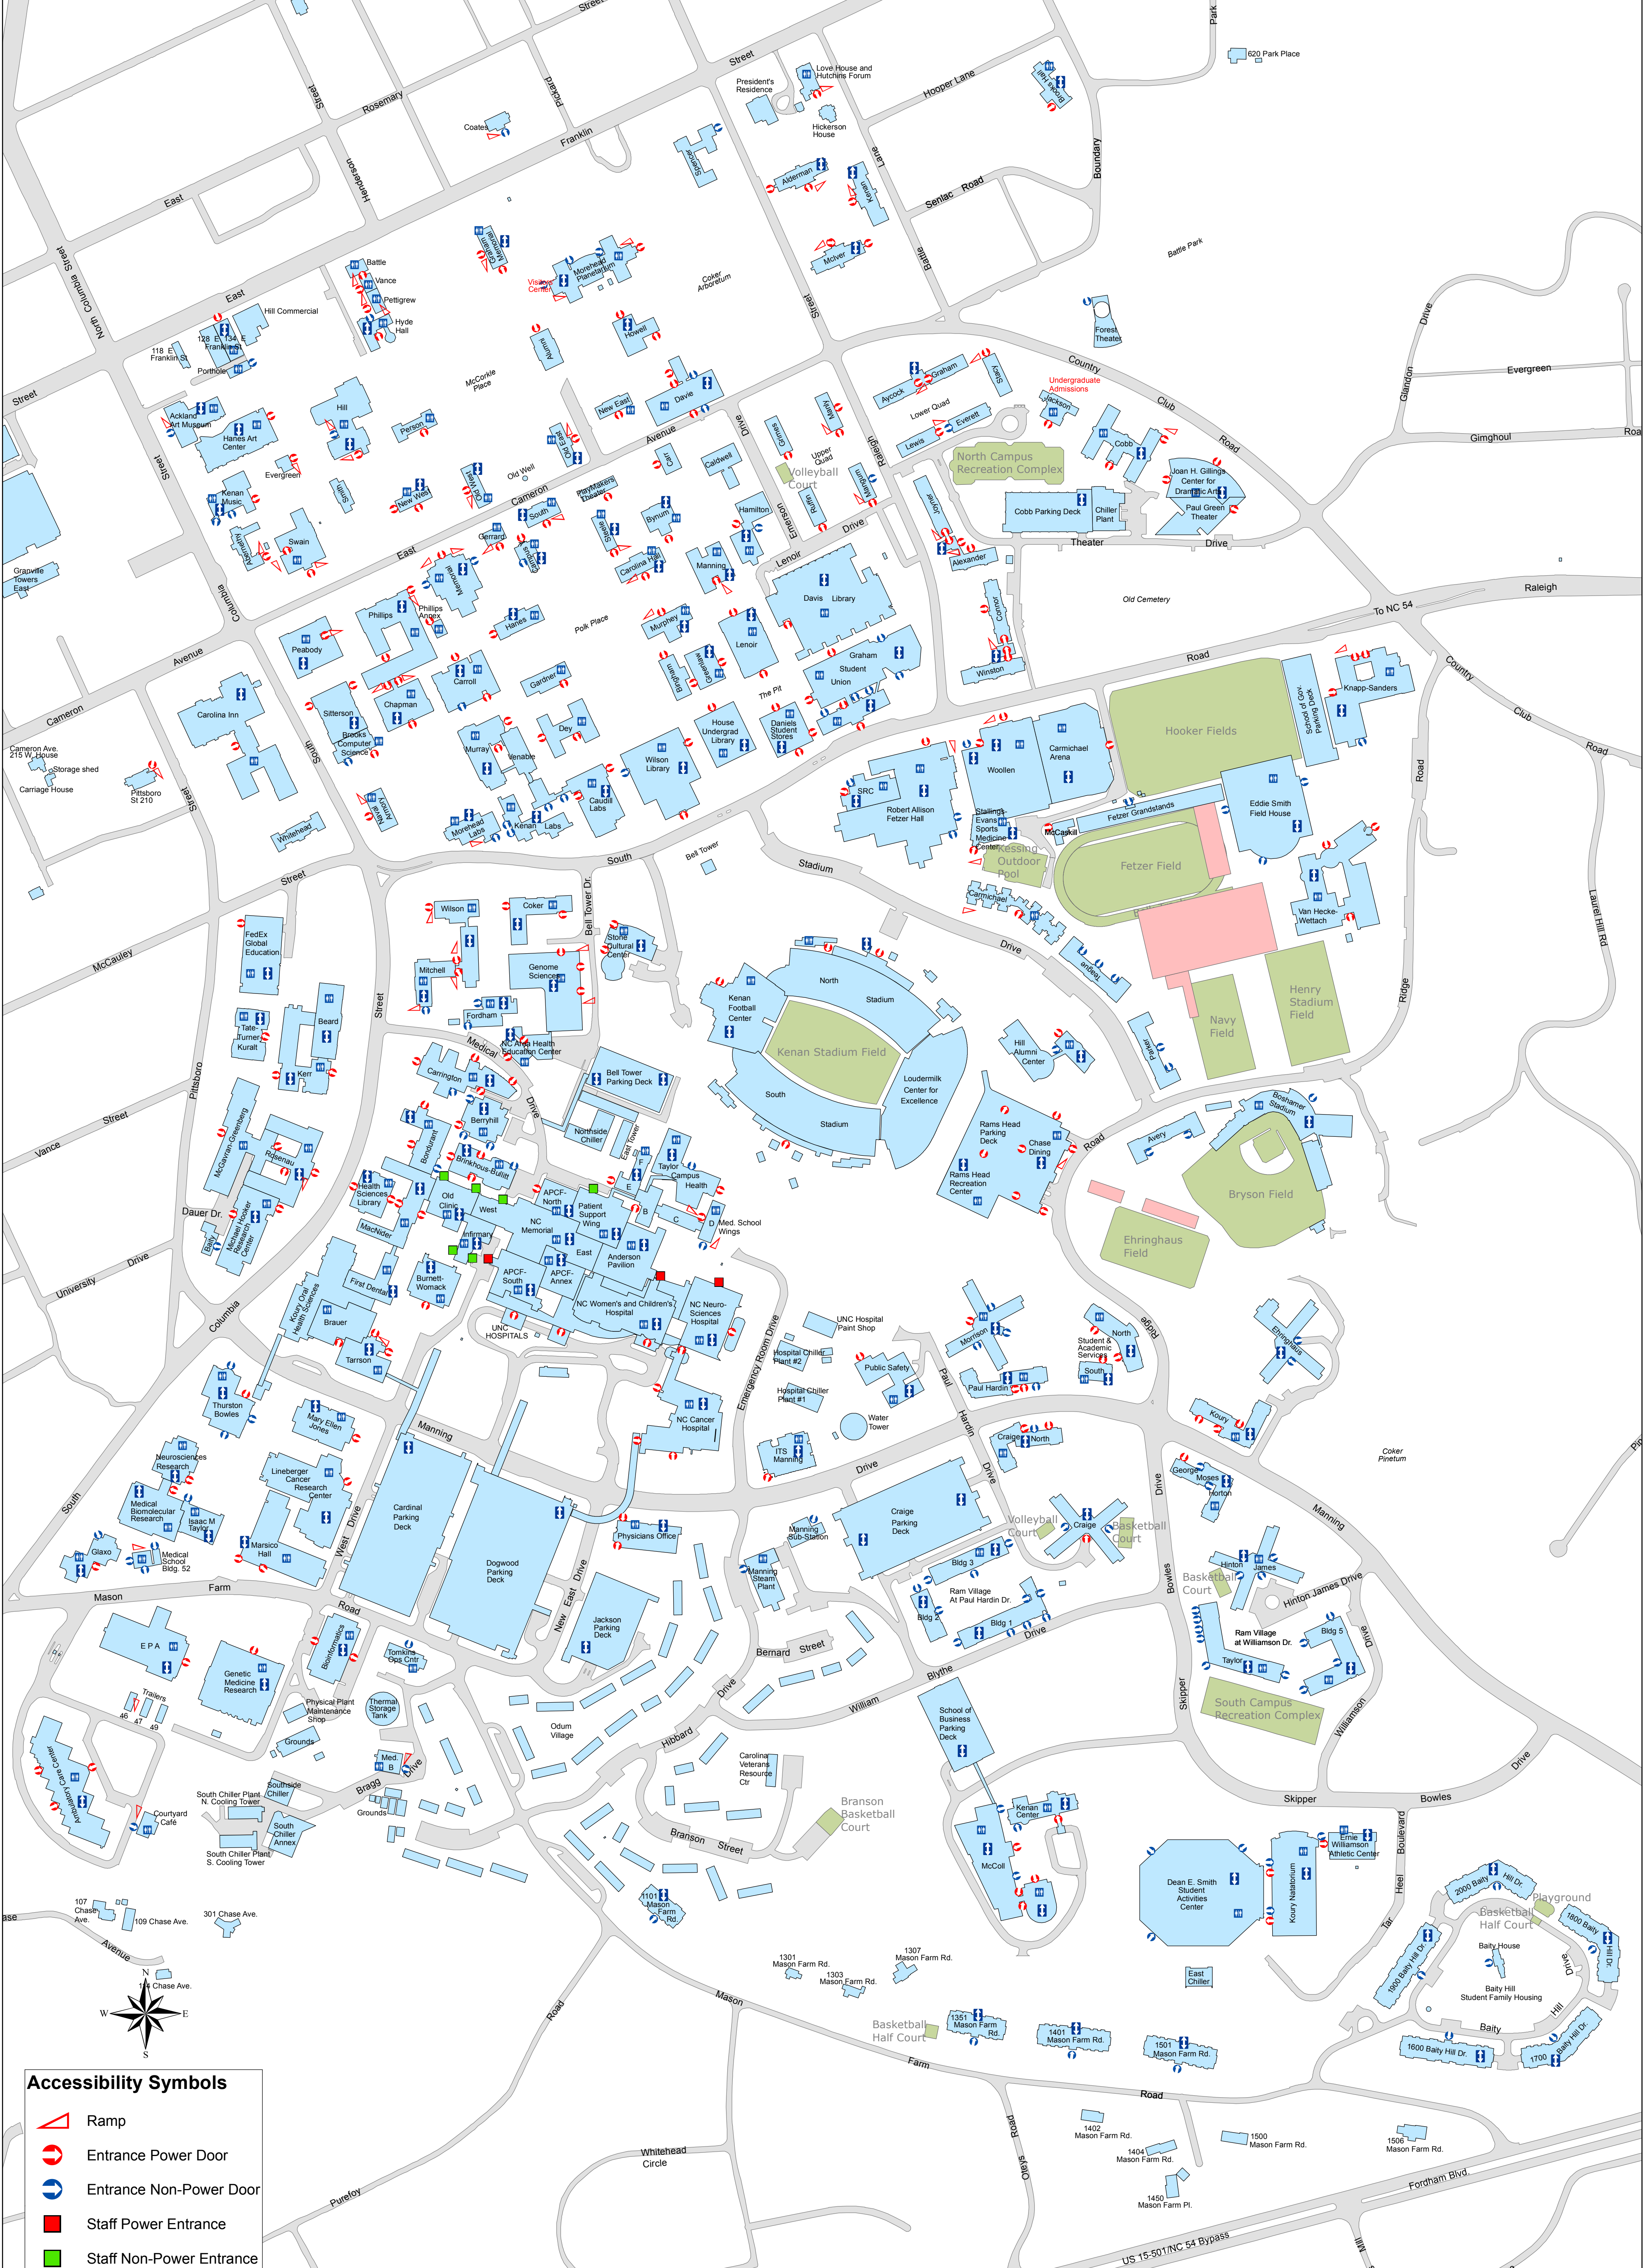

# UNC Accessibility Map Central Campus

**Accessibility Symbols**

- Ramp
- Entrance Power Door
- Entrance Non-Power Door
- Staff Power Entrance
- Staff Non-Power Entrance
- Elevator
- Restroom

8 May 2018