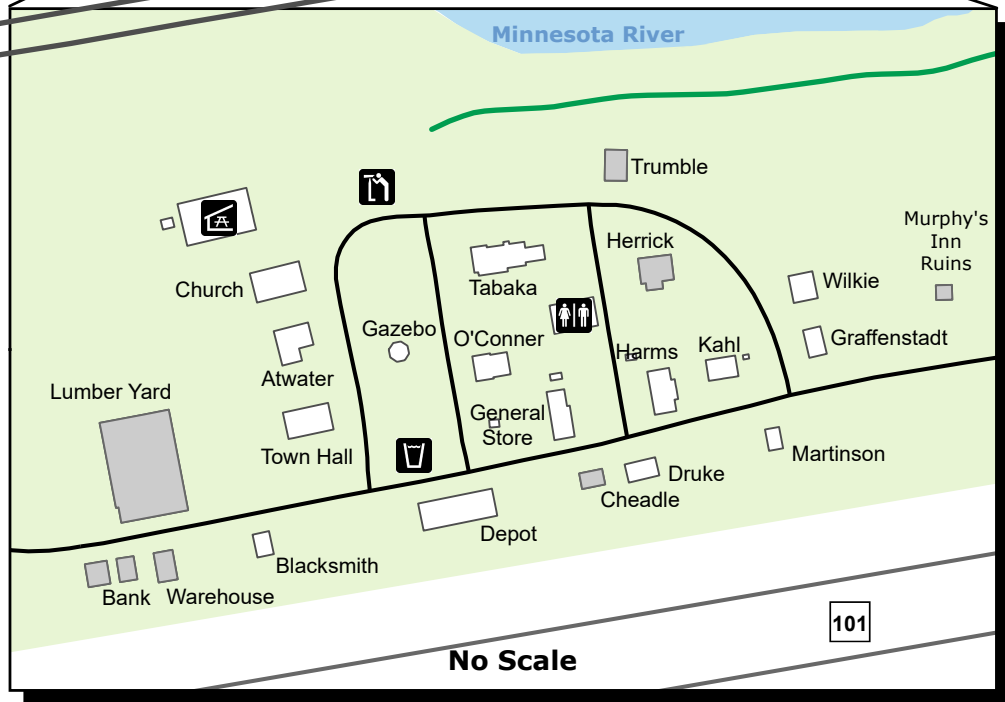

# THE LANDING MINNESOTA RIVER HERITAGE PARK

threeriversparks.org

## LEGEND:

Updated: 2/9/2018

- |  |                                  |  |                            |
|--|----------------------------------|--|----------------------------|
|  | drinking water                   |  | toilet                     |
|  | exterior exhibit only            |  | viewing area               |
|  | parking                          |  | visitor center/information |
|  | pasture                          |  | unpaved hike trail - 1.1mi |
|  | picnic area - reservable shelter |  | road                       |
|  | restroom                         |  | park boundary              |
|  |                                  |  | water body                 |