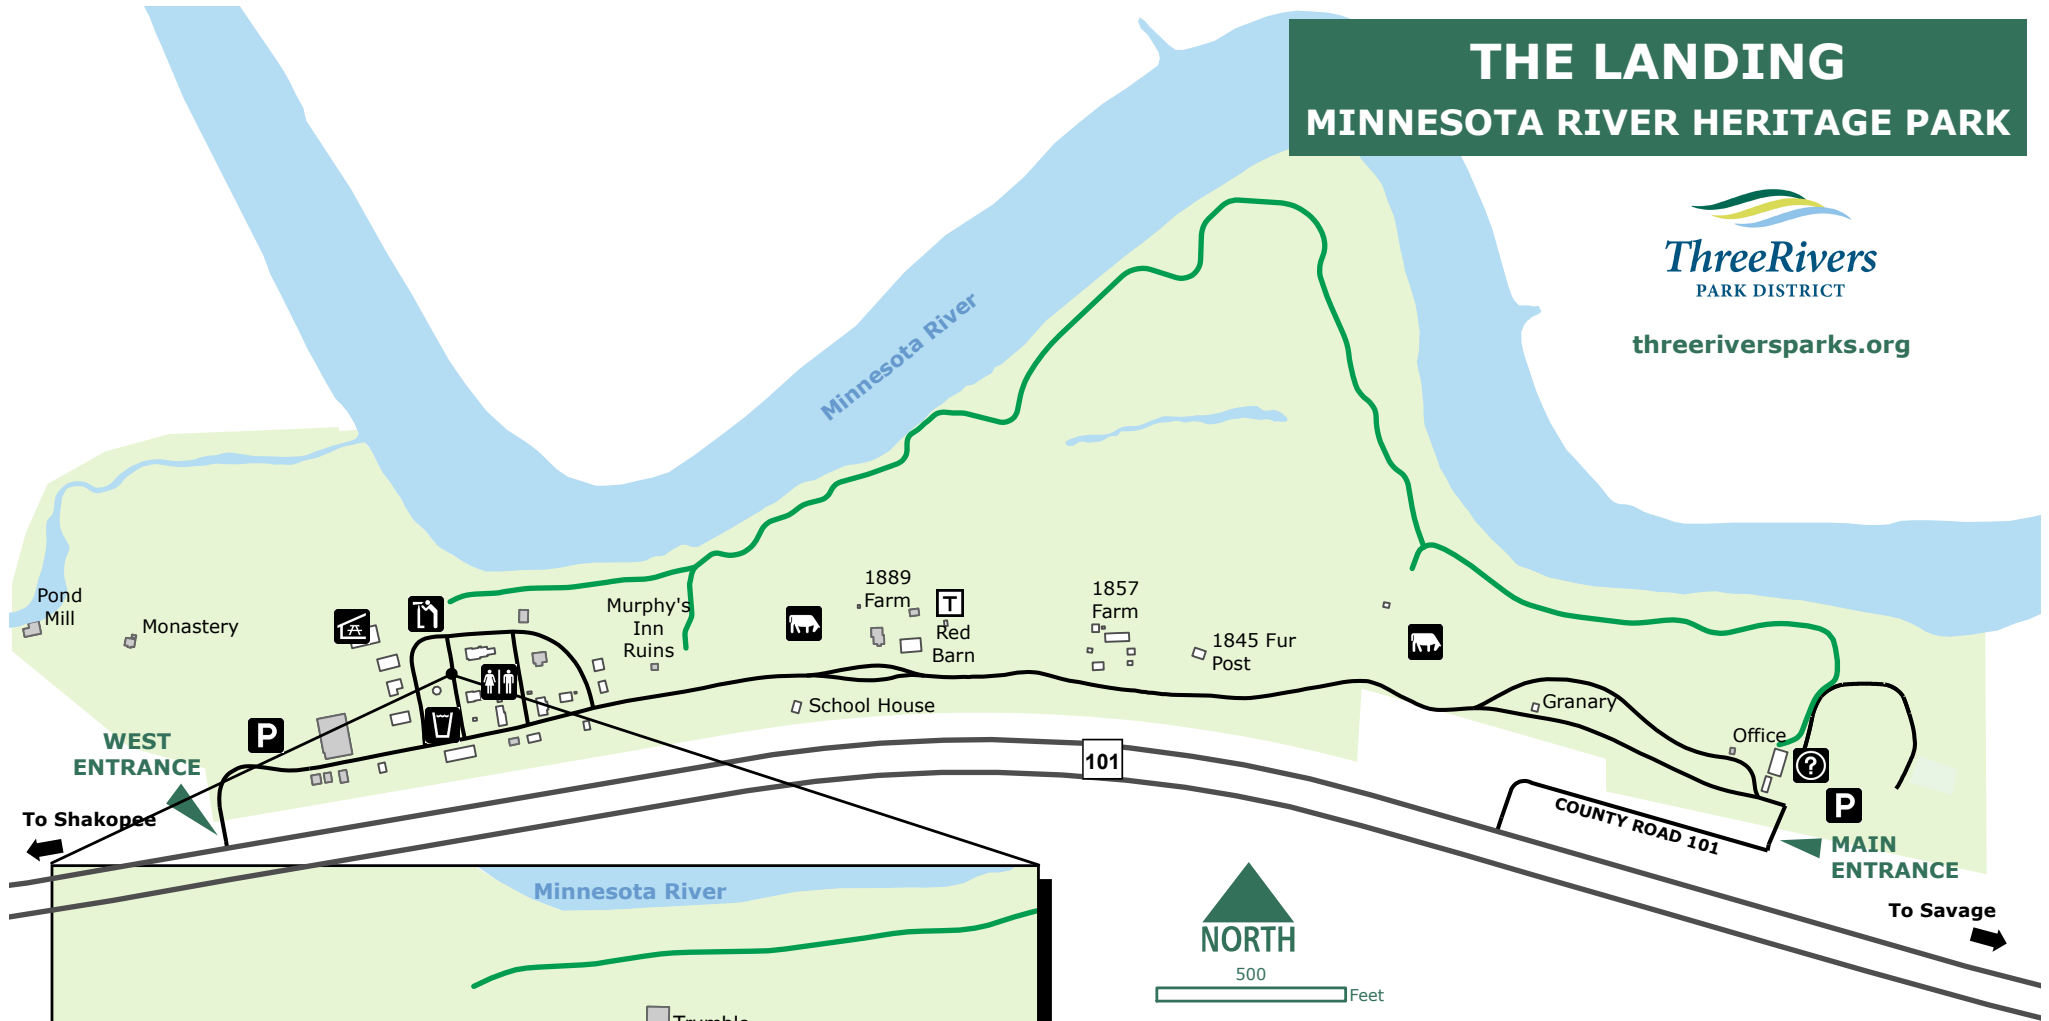

# THE LANDING MINNESOTA RIVER HERITAGE PARK

threeriversparks.org

## LEGEND:

Updated: 2/9/2018

- |  |                                  |  |                            |
|--|----------------------------------|--|----------------------------|
|  | drinking water                   |  | toilet                     |
|  | exterior exhibit only            |  | viewing area               |
|  | parking                          |  | visitor center/information |
|  | pasture                          |  | unpaved hike trail - 1.1mi |
|  | picnic area - reservable shelter |  | road                       |
|  | restroom                         |  | park boundary              |
|  |                                  |  | water body                 |