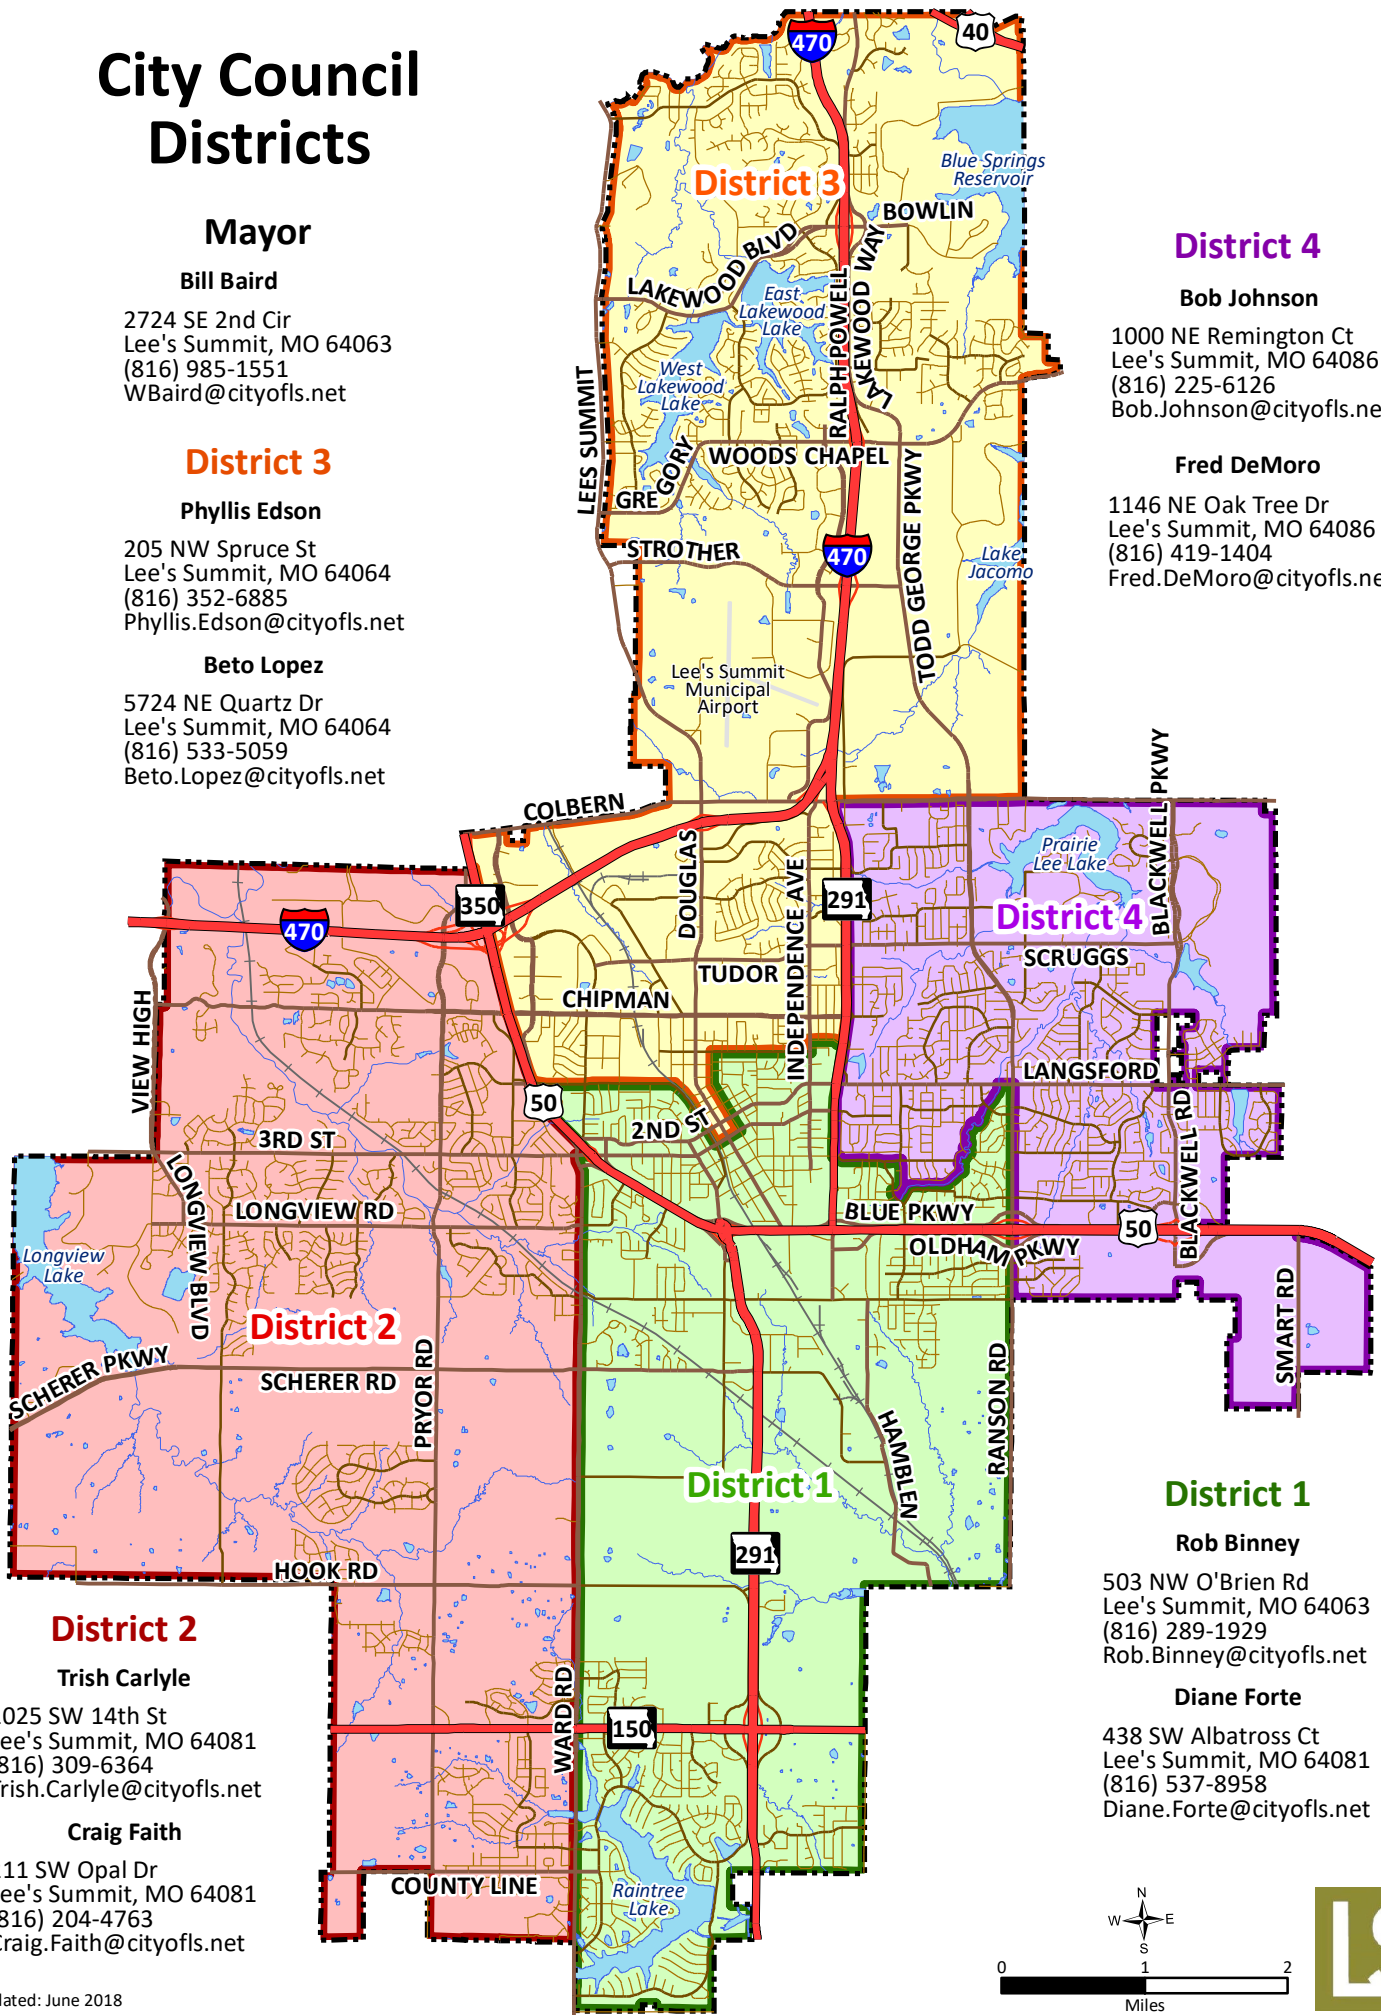

City Council Districts

Mayor

Bill Baird

2724 SE 2nd Cir
Lee's Summit, MO 64063
(816) 985-1551
WBaird@cityofls.net

District 3

Phyllis Edson

205 NW Spruce St
Lee's Summit, MO 64064
(816) 352-6885
Phyllis.Edson@cityofls.net

Beto Lopez

5724 NE Quartz Dr
Lee's Summit, MO 64064
(816) 533-5059
Beto.Lopez@cityofls.net

District 4

Bob Johnson

1000 NE Remington Ct
Lee's Summit, MO 64086
(816) 225-6126
Bob.Johnson@cityofls.net

Fred DeMoro

1146 NE Oak Tree Dr
Lee's Summit, MO 64086
(816) 419-1404
Fred.DeMoro@cityofls.net

District 2

Trish Carlyle

1025 SW 14th St
Lee's Summit, MO 64081
(816) 309-6364
Trish.Carlyle@cityofls.net

Craig Faith

211 SW Opal Dr
Lee's Summit, MO 64081
(816) 204-4763
Craig.Faith@cityofls.net

District 1

Rob Binney

503 NW O'Brien Rd
Lee's Summit, MO 64063
(816) 289-1929
Rob.Binney@cityofls.net

Diane Forte

438 SW Albatross Ct
Lee's Summit, MO 64081
(816) 537-8958
Diane.Forte@cityofls.net