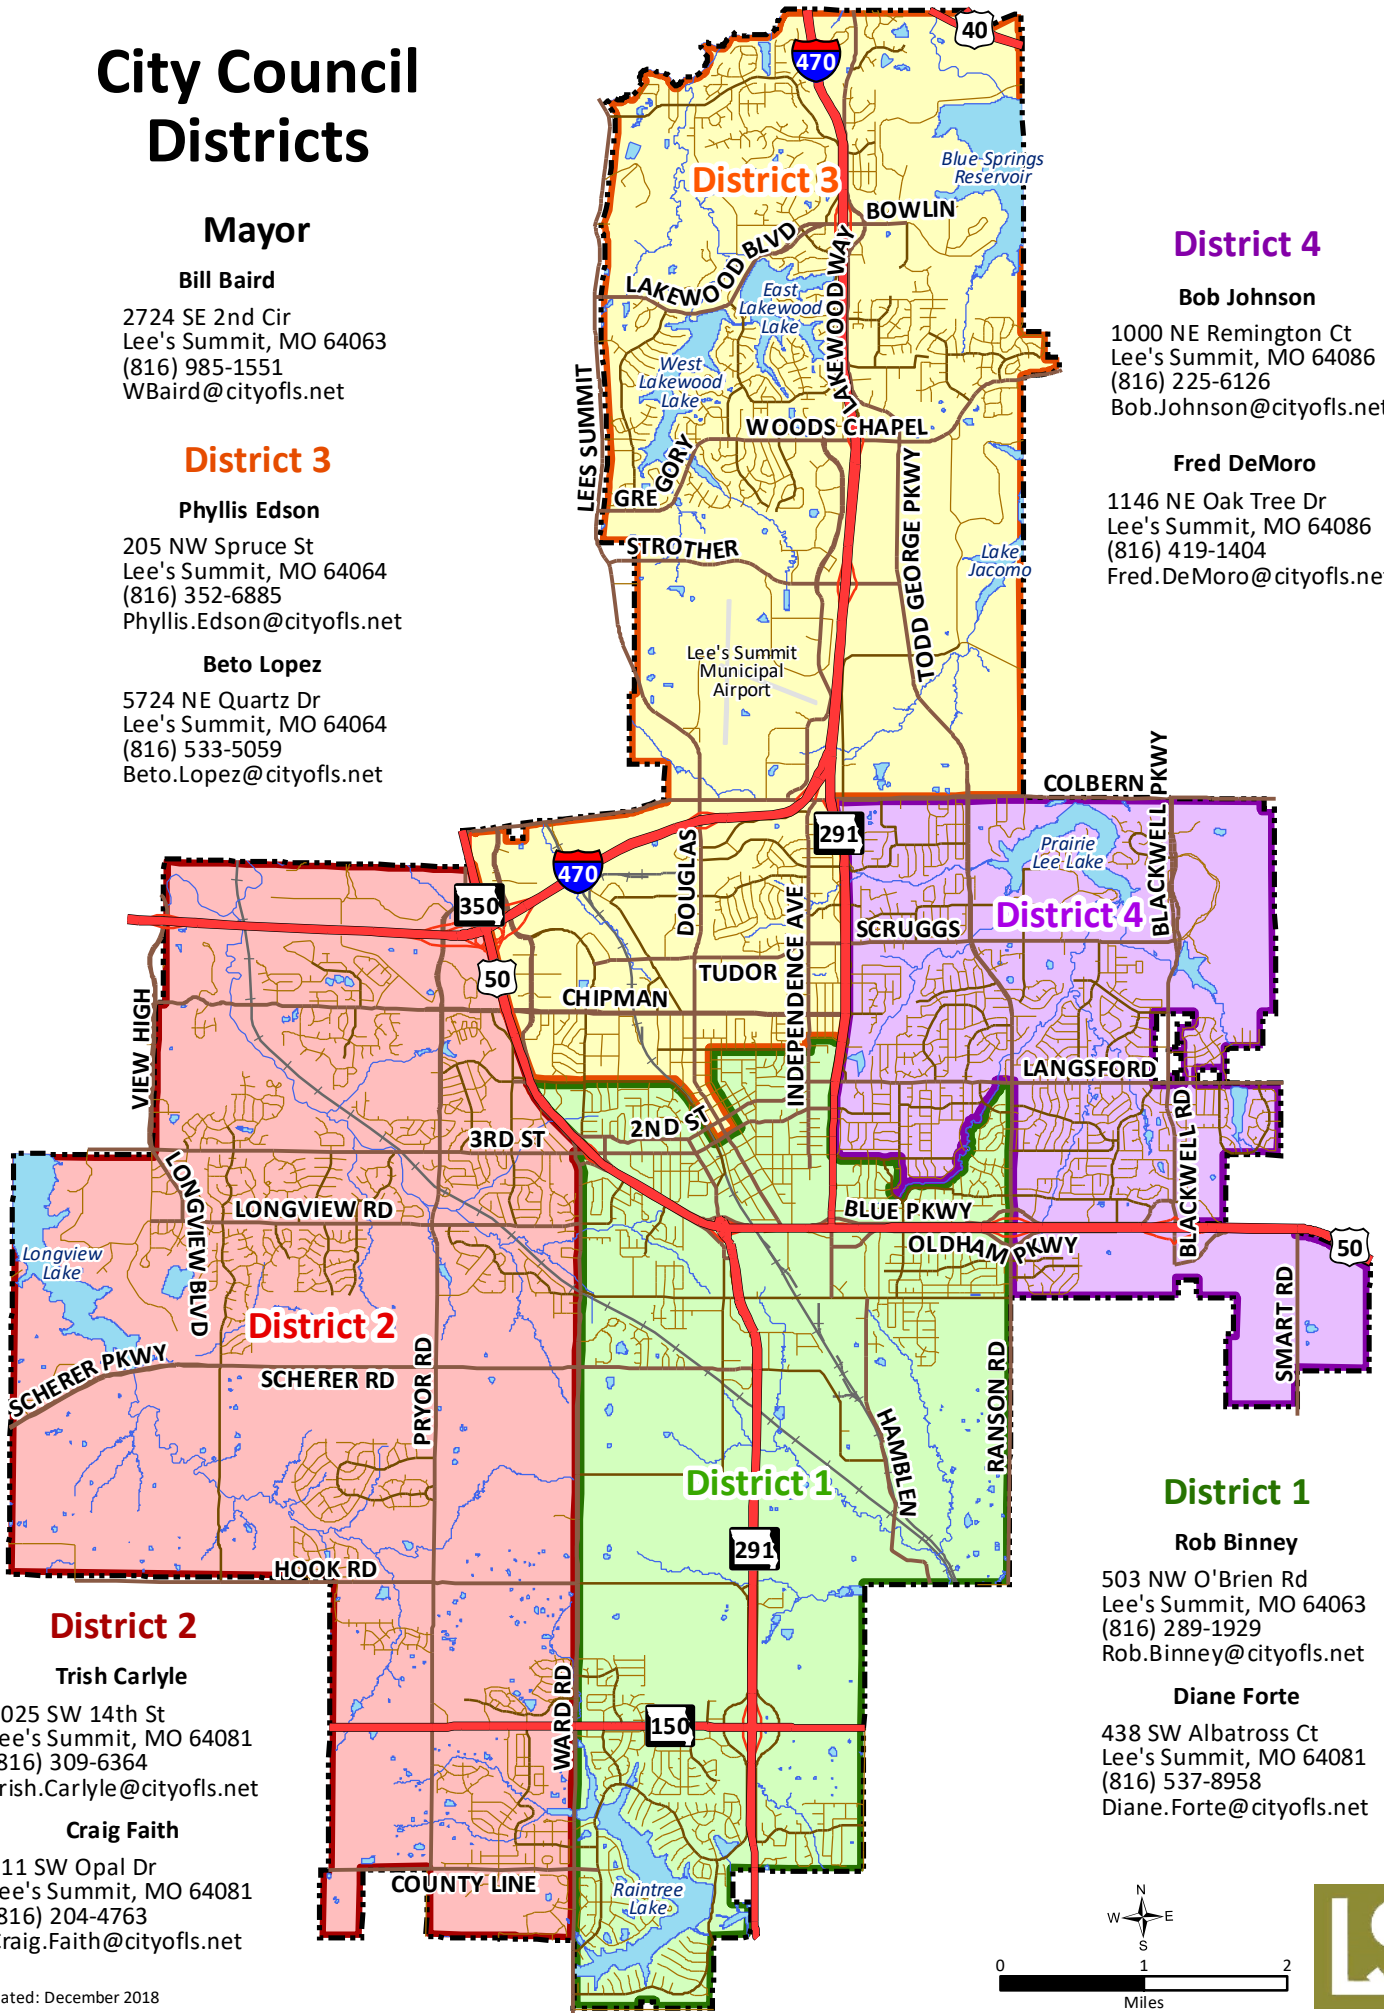

City Council Districts

Mayor

Bill Baird

2724 SE 2nd Cir
Lee's Summit, MO 64063
(816) 985-1551
WBaird@cityofls.net

District 3

Phyllis Edson

205 NW Spruce St
Lee's Summit, MO 64064
(816) 352-6885
Phyllis.Edson@cityofls.net

Beto Lopez

5724 NE Quartz Dr
Lee's Summit, MO 64064
(816) 533-5059
Beto.Lopez@cityofls.net

District 4

Bob Johnson

1000 NE Remington Ct
Lee's Summit, MO 64086
(816) 225-6126
Bob.Johnson@cityofls.net

Fred DeMoro

1146 NE Oak Tree Dr
Lee's Summit, MO 64086
(816) 419-1404
Fred.DeMoro@cityofls.net

District 2

Trish Carlyle

1025 SW 14th St
Lee's Summit, MO 64081
(816) 309-6364
Trish.Carlyle@cityofls.net

Craig Faith

211 SW Opal Dr
Lee's Summit, MO 64081
(816) 204-4763
Craig.Faith@cityofls.net

District 1

Rob Binney

503 NW O'Brien Rd
Lee's Summit, MO 64063
(816) 289-1929
Rob.Binney@cityofls.net

Diane Forte

438 SW Albatross Ct
Lee's Summit, MO 64081
(816) 537-8958
Diane.Forte@cityofls.net