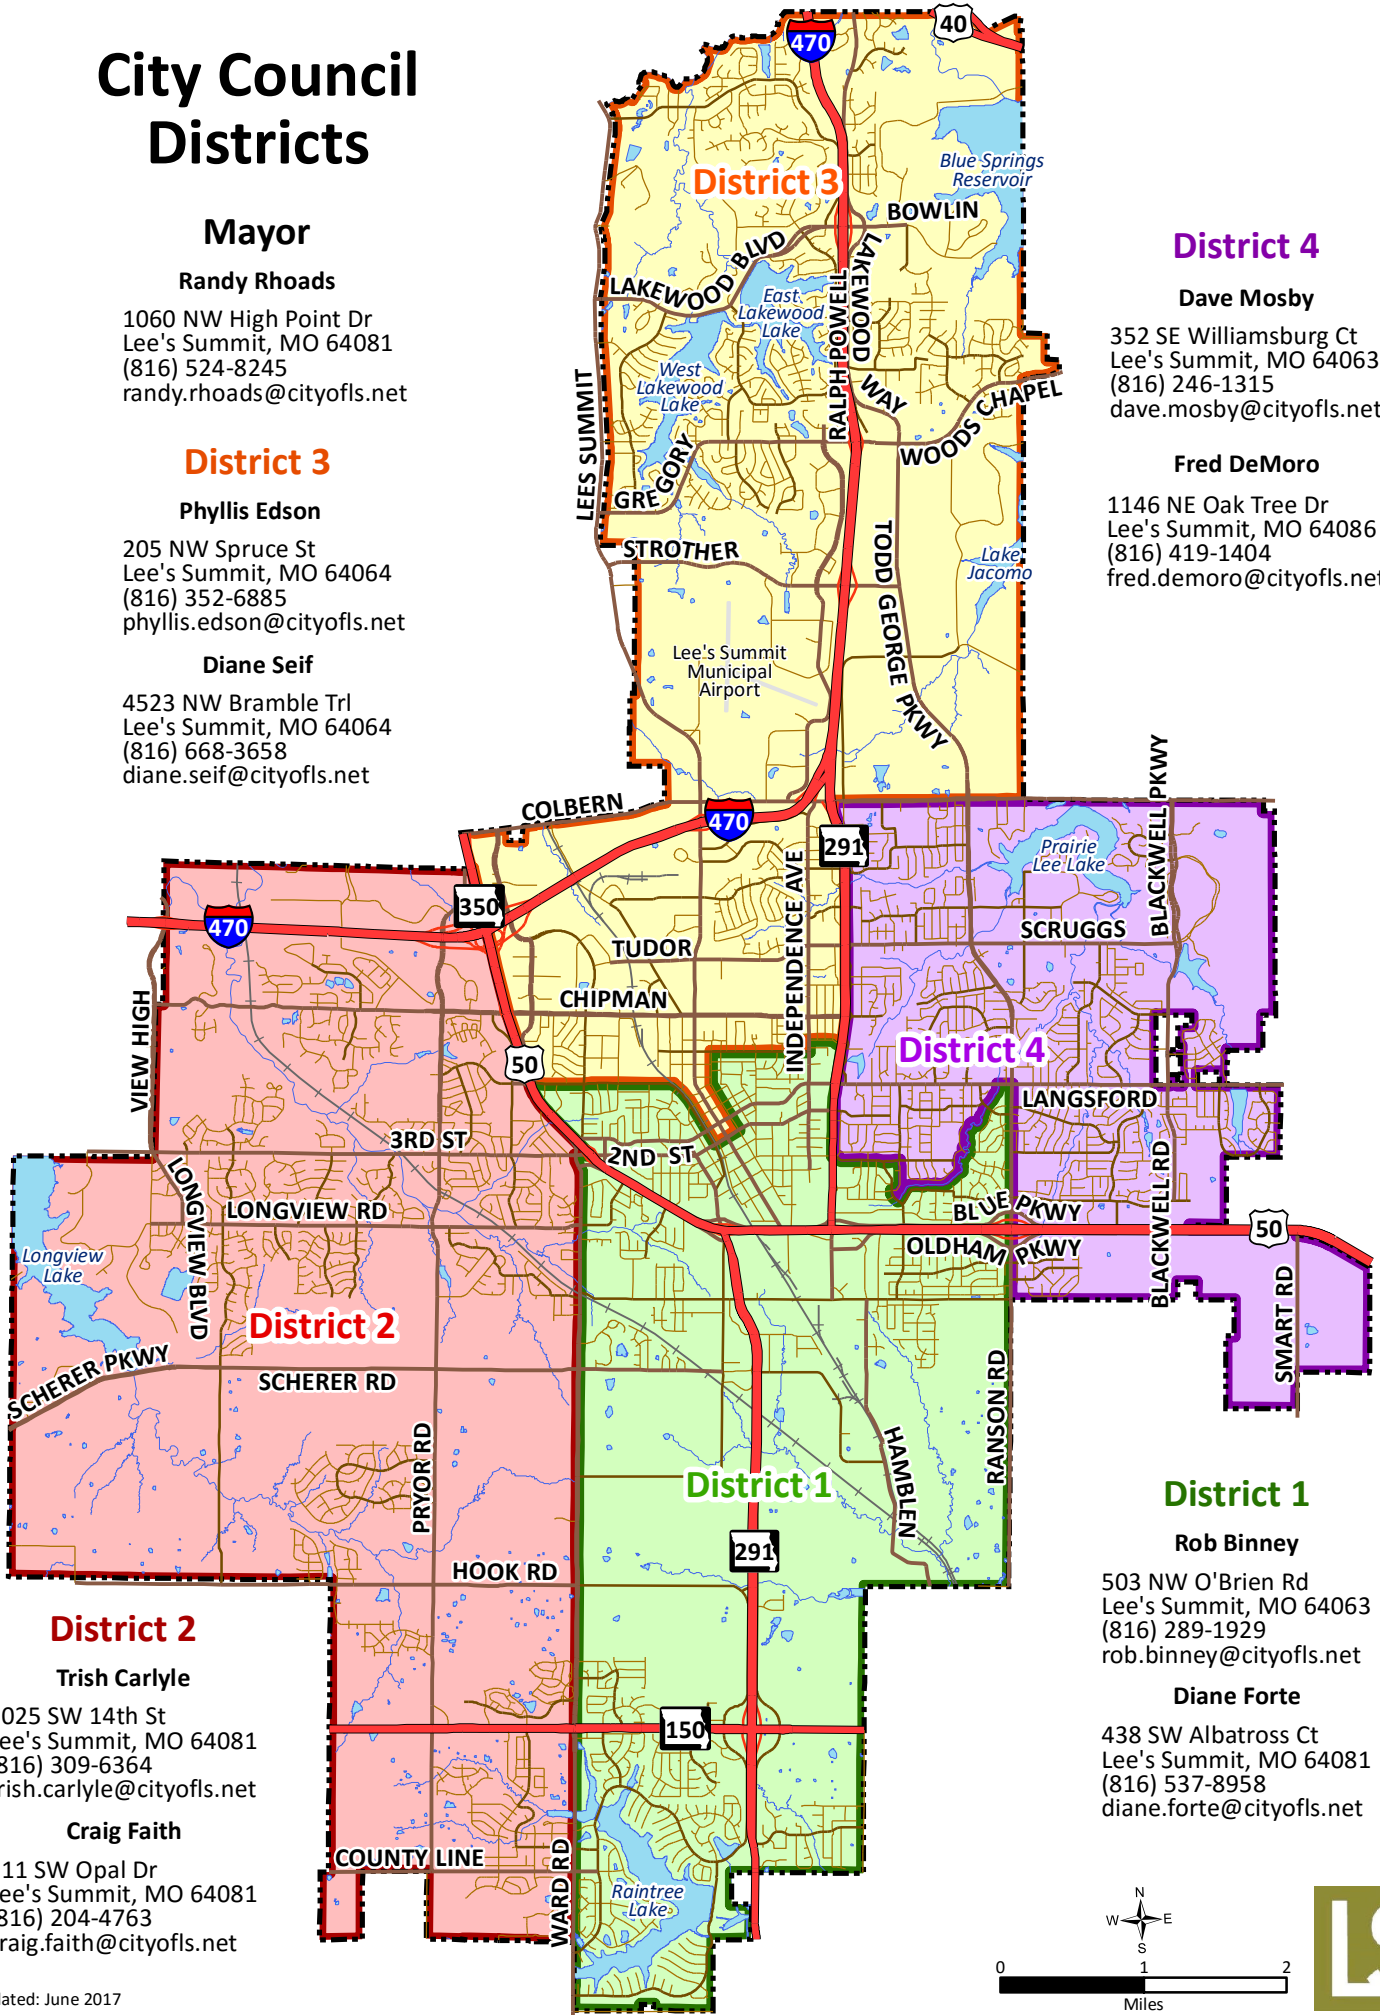

City Council Districts

Mayor

Randy Rhoads

1060 NW High Point Dr
Lee's Summit, MO 64081
(816) 524-8245
randy.rhoads@cityofls.net

District 3

Phyllis Edson

205 NW Spruce St
Lee's Summit, MO 64064
(816) 352-6885
phyllis.edson@cityofls.net

Diane Seif

4523 NW Bramble Trl
Lee's Summit, MO 64064
(816) 668-3658
diane.seif@cityofls.net

District 4

Dave Mosby

352 SE Williamsburg Ct
Lee's Summit, MO 64063
(816) 246-1315
dave.mosby@cityofls.net

Fred DeMoro

1146 NE Oak Tree Dr
Lee's Summit, MO 64086
(816) 419-1404
fred.demoro@cityofls.net

District 2

Trish Carlyle

1025 SW 14th St
Lee's Summit, MO 64081
(816) 309-6364
trish.carlyle@cityofls.net

Craig Faith

211 SW Opal Dr
Lee's Summit, MO 64081
(816) 204-4763
craig.faith@cityofls.net

District 1

Rob Binney

503 NW O'Brien Rd
Lee's Summit, MO 64063
(816) 289-1929
rob.binney@cityofls.net

Diane Forte

438 SW Albatross Ct
Lee's Summit, MO 64081
(816) 537-8958
diane.forte@cityofls.net